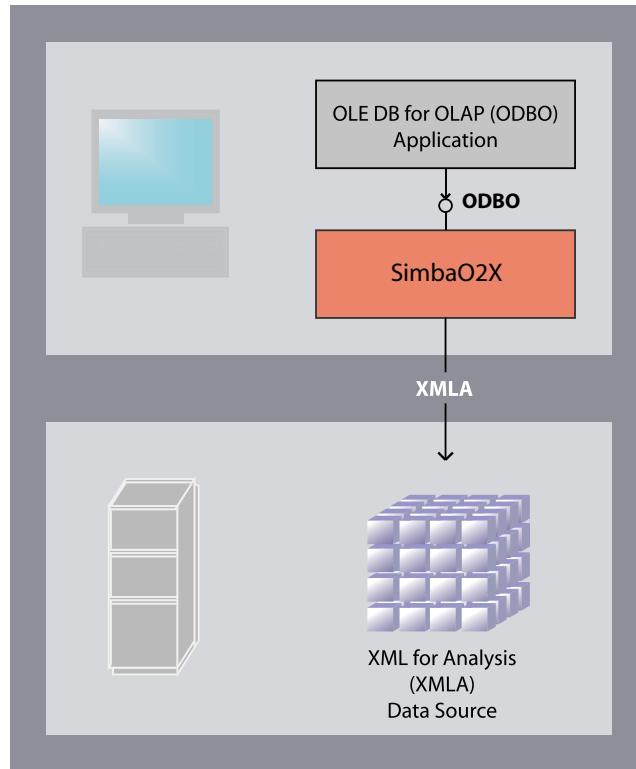

Simba02X allows companies to move to a web services environment and continue to use their familiar ODBO-enabled applications. With Simba02X, users can access data from the next generation data sources of major multi-dimensional vendors – like Microsoft®, Infor® and SAP®.

### **Standards-based Architecture**

Simba02X supports all the major multi-dimensional standards – MDX, ODBO (32-bit and 64-bit) and XMLA – and it works in all the latest Windows environments.

Simba02X utilizes the XMLA standard, which is supported by the leading multi-dimensional vendors like Microsoft, Infor and SAP.

Simba02X is:

- Easy to set-up
- Easy to configure and use
- Based on standard protocols
- XMLA, MDX and ODBO (32-bit and 64-bit) compliant

# advantage

Your competitive

**FOR DATA CONNECTIVITY SOLUTIONS**

SimbaO2X

SimbaO2X Diagram